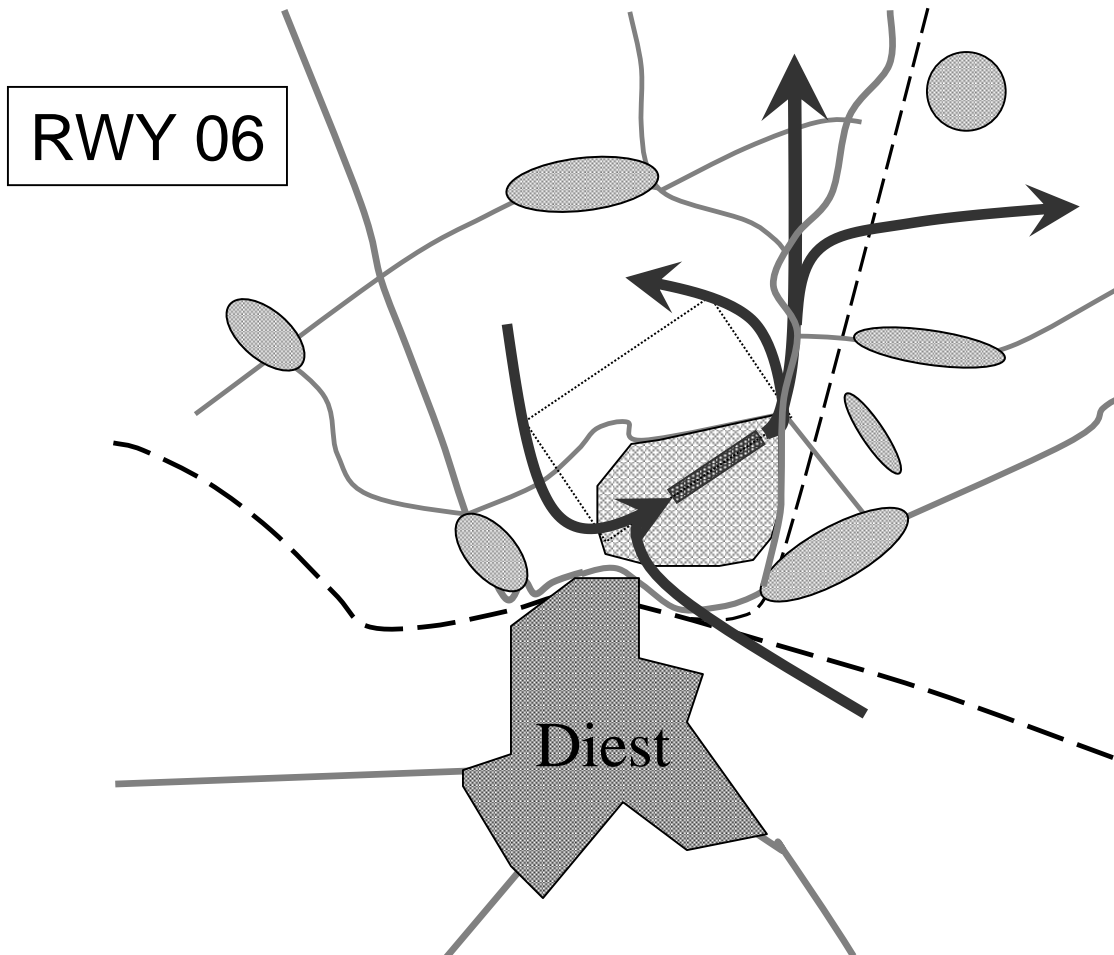

## Airfield Schaffen - Diest

## Noise Abatement procedures

- Avoid overflying of populated areas.
- Select fine pitch on approach with idle power only.
- No spiral descends.

Other remarks:

- Strictly PPR.
- Parachuting & gliding activity.

## Legend:

---	Railway	—	Road	.....	Traffic circuit
	Populated Area		Airfield		

## Legend:

---	Railway	—	Road	.....	Traffic circuit
■	Populated Area	■	Airfield		